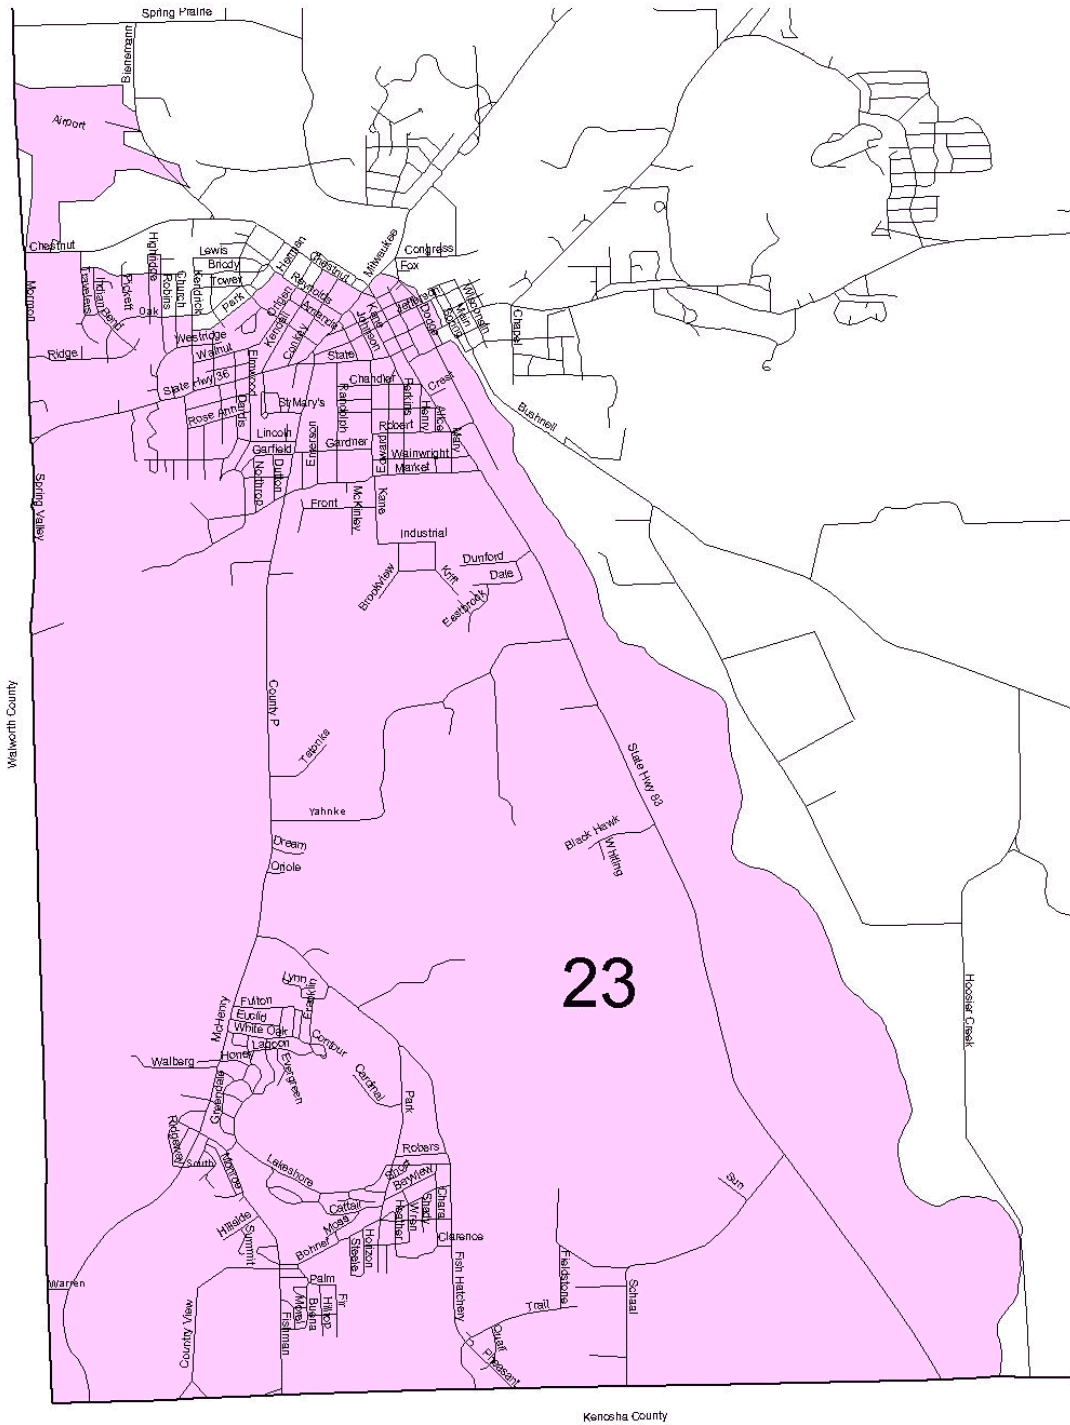

# Racine County Final Supervisory Districts

## District 23

Dated September 18, 2001