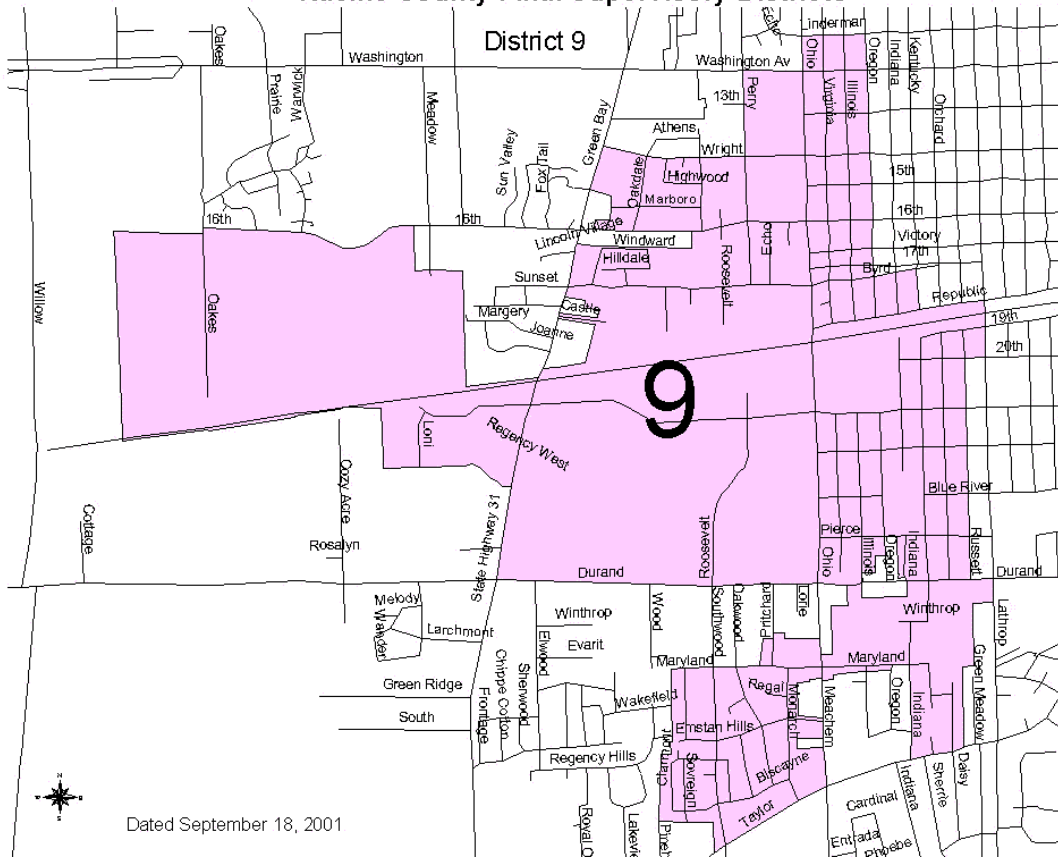

# Racine County Final Supervisory Districts

Dated September 18, 2001